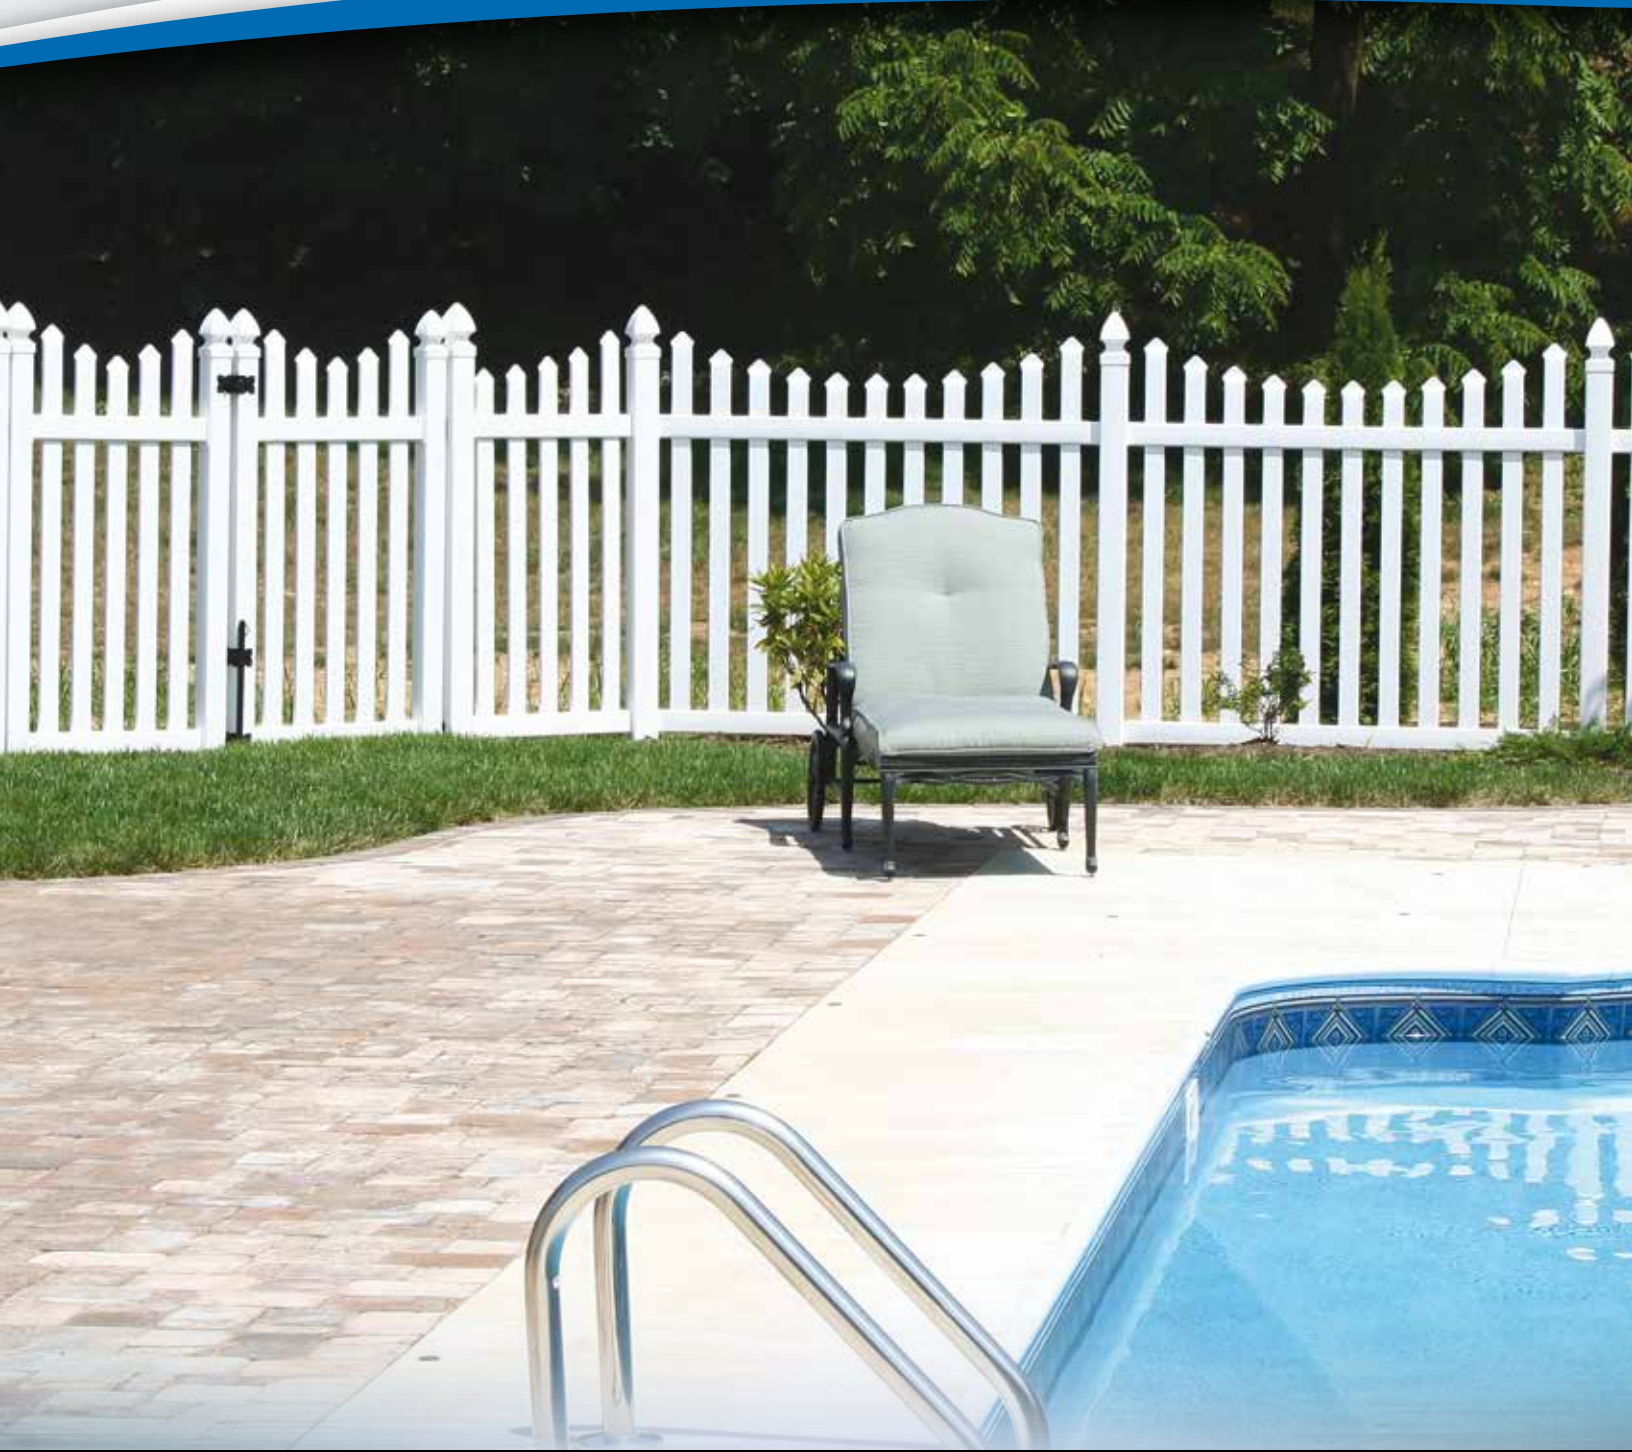

Drop Pin Kit - Commercial

Drop Pin Kit - Residential

Hinge Set

Leisure World Pool Fence & Deck Company
2190 Keeney Road
Spring Grove, PA 17362-7837
Phone: 717-225-5285 Fax: 717-225-1881