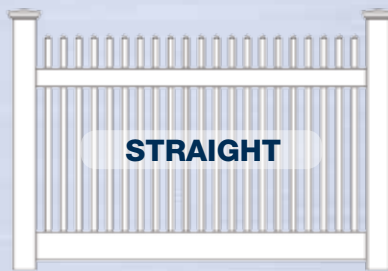

1½" NEW ENGLAND PICKET FENCE

Height Options: 36" • 48" • Section Widths: 6' • 8'
2" x 4" Routed Top Rail • 2" x 6" Routed Bottom Rail • 1½" Square Notched Pickets
Max. Spacing 1¼"

STRAIGHT