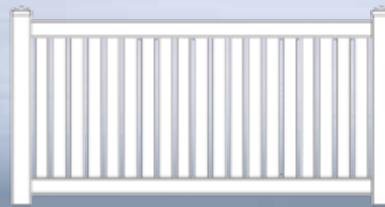

Imperial Yard Fence w/Lattice

Height Options: 36" • 48" • 60" • 72"
Section Widths: 6' • 8'
1¾" x 3½" Routed Rails
7/8" x 1½" Pickets
Max. Spacing 11/16"