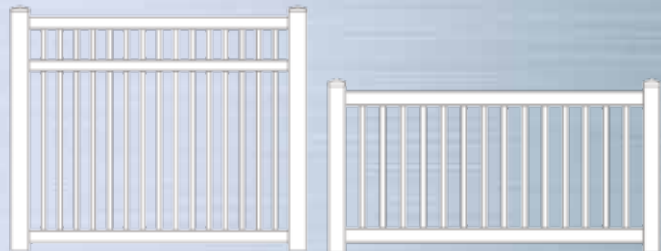

VICTORIAN YARD FENCE