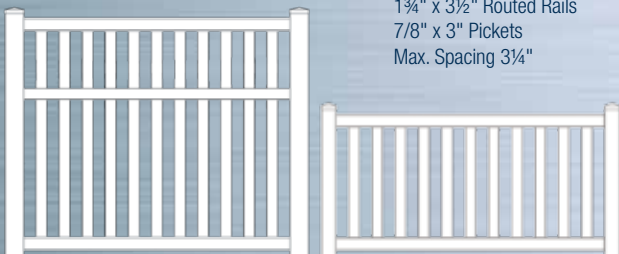

BARON YARD FENCE

Height Options:
36" • 48" • 60" • 72"
Section Widths: 6' • 8'
1 3/4" x 3 1/2" Routed Rails
7/8" x 3" Pickets
Max. Spacing 3 1/4"