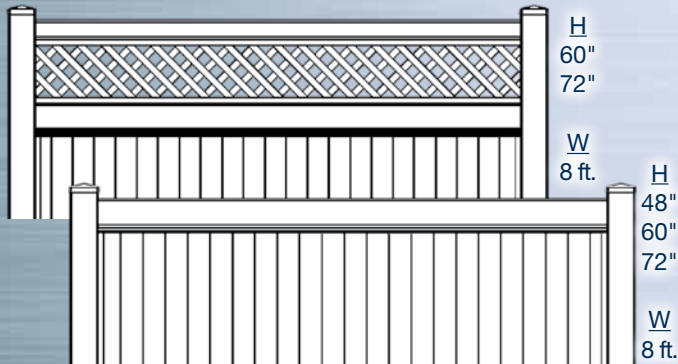

POOL CODES & HEIGHTS

Privacy Styles	AVAILABLE HEIGHTS						
	48"	56 1/2"	60"	66"	72"	84"	96"
Cambridge Smooth		●			●		
Cambridge Classic		●			●		

● POOL FENCE

PLEASE CONSULT YOUR LOCAL BUILDING CODES PRIOR TO PURCHASE

PRIVACY FENCE

Newbury Privacy Fence

NEWBURY SHADOWBOX PRIVACY FENCE

White Almond

Profile of Newbury

The Newbury Privacy Fence will provide years of lasting durability with the worry-free ease of a low-maintenance product. This neighbor-friendly Shadowbox is sure to add a stylish yet appealing element to your outdoor living space. Available in White and Almond colors.

Shadowbox Style T&G Privacy Fence System Uses Same Deco Rail As Our Boston & Manor

POOL CODES & HEIGHTS

Privacy Styles	AVAILABLE HEIGHTS						
	48"	56½"	60"	66"	72"	84"	96"
Newbury	●		●●		●		

● = POOL FENCE