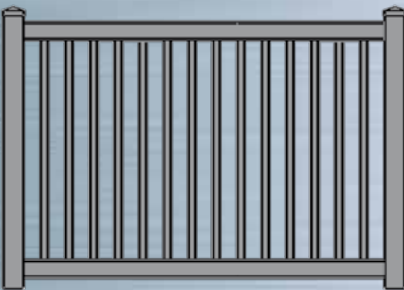

MODEL YARD FENCE

Height Options: 48"
Section Widths: 6' • 8'
1 3/4" x 3 1/2" Routed Rails
1.3" Square Pickets
Max. Spacing 3 1/4"