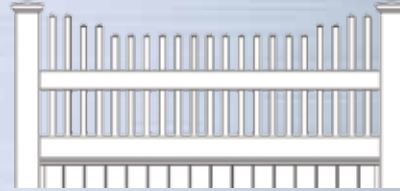

ACCENT OPTIONS

New England Accent