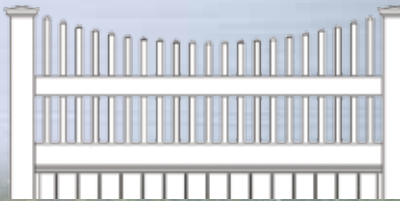

PRIVACY FENCE

Newbury Privacy Fence

NEWBURY SHADOWBOX PRIVACY FENCE

The Newbury Privacy Fence will provide years of lasting durability with the worry-free ease of a low-maintenance product. This neighbor-friendly Shadowbox is sure to add a stylish yet appealing element to your outdoor living space. Available in White and Almond colors.

Shadowbox Style T&G Privacy Fence System Uses Same Deco Rail As Our Boston & Manor

POOL CODES & HEIGHTS

Privacy Styles	AVAILABLE HEIGHTS						
	48"	56½"	60"	66"	72"	84"	96"
Newbury	●		●●		●		

● = POOL FENCE

ACCENT OPTIONS