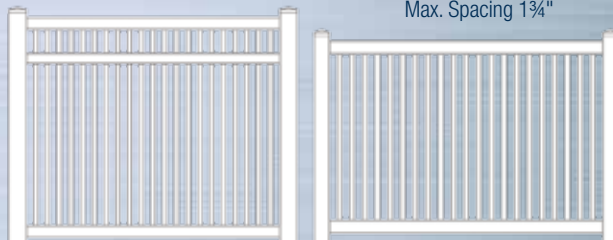

VICTORIAN YARD FENCE

BARON YARD FENCE

Height Options:
 36" • 48" • 60" • 72"
 Section Widths: 6' • 8'
 1 3/4" x 3 1/2" Routed Rails
 7/8" x 3" Pickets
 Max. Spacing 3 1/4"

RAMADA YARD FENCE

Height Options: 36" • 48" • 60" • 72"
 Section Widths: 6' • 8'
 1 3/4" x 3 1/2" Routed Rails
 7/8" x 1 1/2" Pickets
 Max. Spacing 1 3/4"

YARD FENCE

Imperial Yard Fence

POOL CODES & HEIGHTS

Fence Styles	AVAILABLE HEIGHTS			
	36"	48"	60"	72"
Ramada	●	●	●	●
Victorian	●	●	●	●
Baron	●	●	●	●
Imperial	●	●	●	●
Model		●		
60"/72" = Midrails ● POOL FENCE				