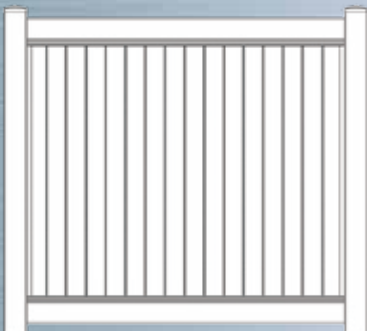

Height Options: 48" • 60" • 66" • 72" • 84" • 96"
Section Widths: 6' • 8'
2" x 6½" Deco Rails
7/8" x 8½" Tongue & Groove Panels
with 4" Appearance 5" x 5" Posts

POOL CODES & HEIGHTS

Privacy Styles	AVAILABLE HEIGHTS						
	48"	56½"	60"	66"	72"	84"	96"
Boston	●		●●	●	●	●	●
● POOL FENCE							

PLEASE CONSULT YOUR LOCAL BUILDING CODES PRIOR TO PURCHASE