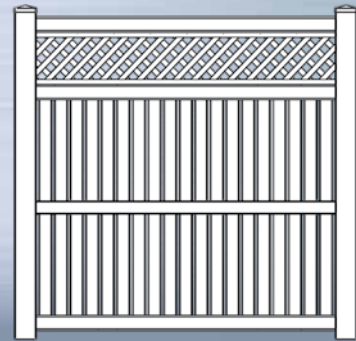

VICTORIAN YARD FENCE

BARON YARD FENCE

Height Options:
 36" • 48" • 60" • 72"
 Section Widths: 6' • 8'
 1 3/4" x 3 1/2" Routed Rails
 7/8" x 3" Pickets
 Max. Spacing 3 1/4"

RAMADA YARD FENCE

Height Options: 36" • 48" • 60" • 72"
 Section Widths: 6' • 8'
 1 3/4" x 3 1/2" Routed Rails
 7/8" x 1 1/2" Pickets
 Max. Spacing 1 3/4"

YARD FENCE

Imperial Yard Fence

POOL CODES & HEIGHTS

Fence Styles	AVAILABLE HEIGHTS			
	36"	48"	60"	72"
Ramada	●	●	●	●
Victorian	●	●	●	●
Baron	●	●	●	●
Imperial	●	●	●	●
Model		●		
60"/72" = Midrails ● POOL FENCE				

IMPERIAL YARD FENCE

Height Options: 36" • 48" • 60" • 72"
 Section Widths: 6' • 8'
 1¾" x 3½" Routed Rails
 7/8" x 1½" Pickets
 Max. Spacing 11/16"

LATTICE OPTION

H
60"
72"

W
6 ft.
8 ft.

Imperial Yard Fence w/Lattice