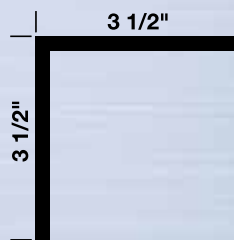

Commercial