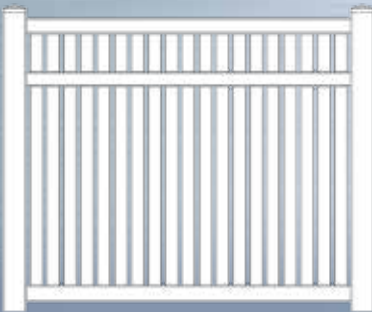

YARD FENCE

Imperial Yard Fence

POOL CODES & HEIGHTS

Fence Styles	AVAILABLE HEIGHTS			
	36"	48"	60"	72"
Ramada	●	●	●	●
Victorian	●	●	●	●
Baron	●	●	●	●
Imperial	●	●	●	●
Model		●		
60"/72" = Midrails ● POOL FENCE				

IMPERIAL YARD FENCE

Height Options: 36" • 48" • 60" • 72"
 Section Widths: 6' • 8'
 1¾" x 3½" Routed Rails
 7/8" x 1½" Pickets
 Max. Spacing 11/16"

LATTICE OPTION

H
60"
72"

W
6 ft.
8 ft.

Imperial Yard Fence w/Lattice