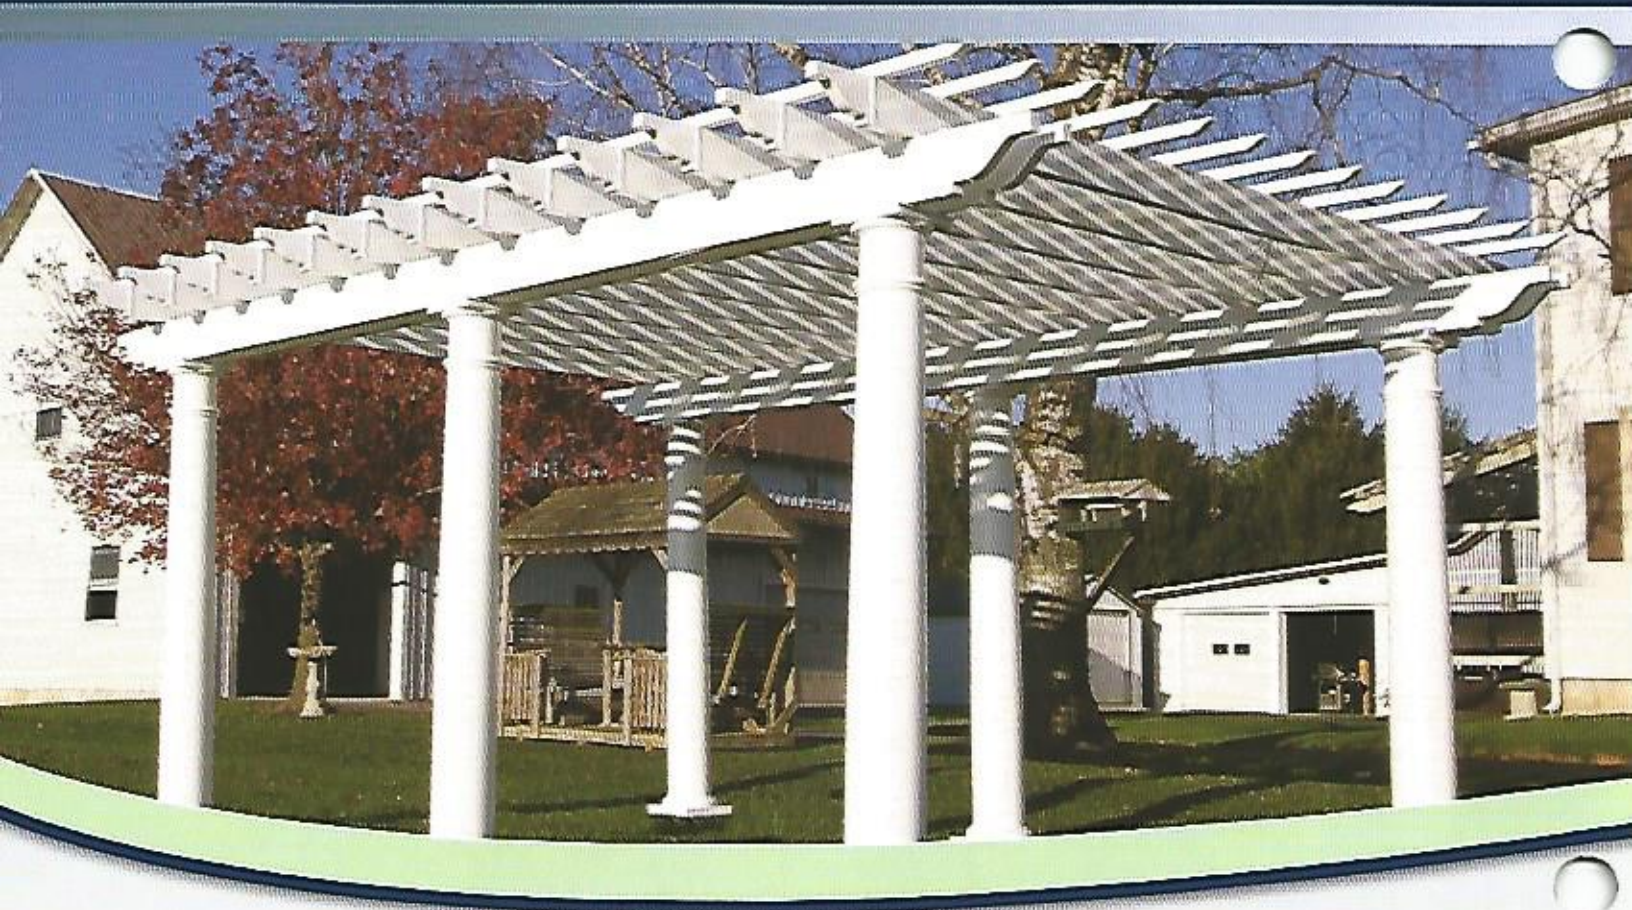

Superior
Country Accents™

VINYL & ALUMINUM
Lawn & Garden Outdoor Products
PERGOLAS • ARBORS • MAILBOX POSTS • ACCENT FENCE

MADE
Simpler

Committed To Excellence • Dedicated To Quality

SuperiorPlasticProducts.com

PERGOLAS • ARBORS • YARD ACCESSORIES

Timeless style with casual elegance to create your personal oasis....

Combine timeless beauty and elegance to create breathtaking designs. Turn your dream into a reality with pergolas, arbors and all the accessories to complement from Superior Plastic Products. Offering exceptional versatility and innovative solutions with a variety of options to enhance the enjoyment of your outdoor living space.