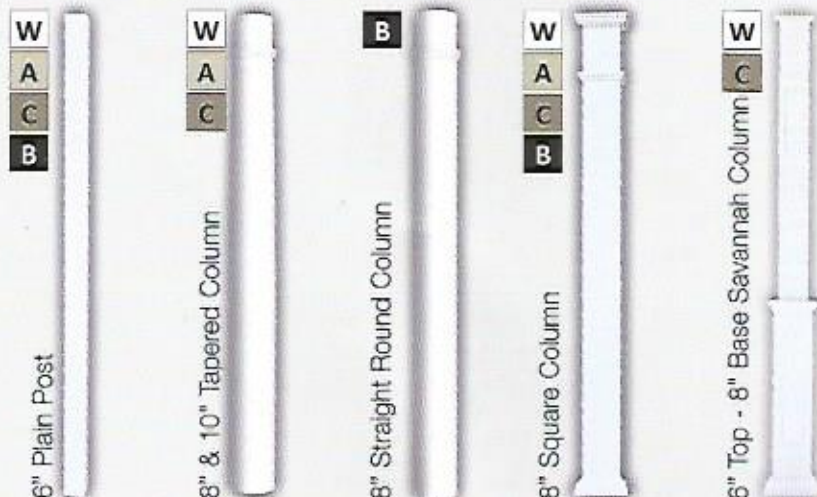

VINYL POSTS & COLUMN OPTIONS

12 PERGOLA KITS AVAILABLE

8' x 12'	10' x 10'	12' x 12'	16' x 16'
8' x 16'	10' x 12'	12' x 16'	16' x 20'
8' x 20'	10' x 16'	12' x 20'	
	10' x 20'		

Perfect for Pool Areas, Hotels, Resorts, Clubhouses, Marinas, Raised Patios, or Other Areas Shade is a Welcome Addition!

All 90" Pergola Columns & Posts are hollow and do not include, nor require, mounting plates. Structural Pergola Beam & Post Mounts are available and sold separately. Post Mounts do not include fasteners.

LIMITED LIFETIME WARRANTY