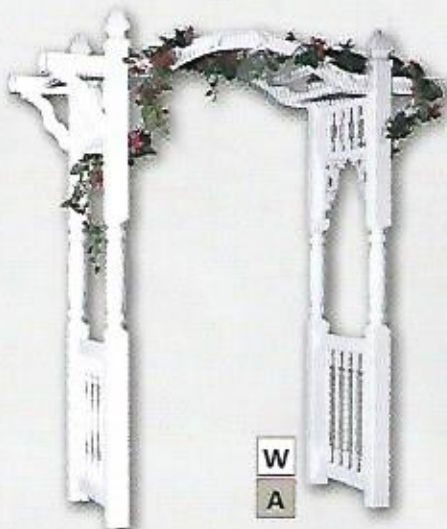

W

PLYMOUTH ARBOR
50" W x 88" H x 32" D
White

W

A

PERGOLA ARBOR
50" or 66" W x 81" H x 36" D
White & Almond

W

KINGSTON ARBOR
50" or 66" W x 84" H x 32" D
White

W

A

MADISON ARBOR
50" or 66" W x 84" H x 32" D
White & Almond

W

JEFFERSON ARBOR
50" or 66" W x 80" H x 32" D
White

W

2 HOOP ARBOR
36" W x 82" H x 26" D White Only
48" W x 87" H x 26" D
White

ALUMINUM ARBORS

Beautiful | Durable | Affordable