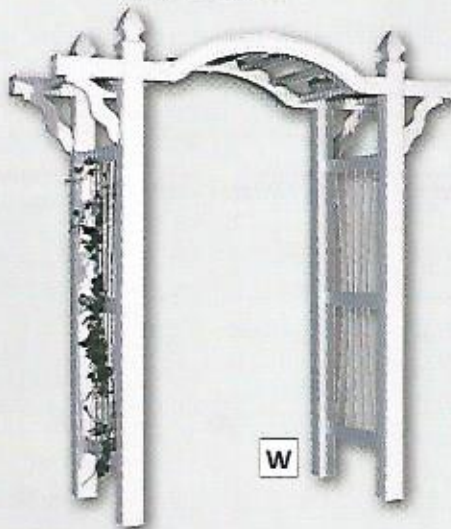

*Perfect for Pool Areas, Hotels, Resorts, Clubhouses, Marinas, Raised Patios, or Other Areas
Shade is a Welcome Addition!*

All 90" Pergola Columns & Posts are hollow and do not include, nor require, mounting plates. Structural Pergola Beam & Post Mounts are available and sold separately. Post Mounts do not include fasteners.

W

PLYMOUTH ARBOR
50" W x 88" H x 32" D
White

W

A

PERGOLA ARBOR
50" or 66" W x 81" H x 36" D
White & Almond

W

KINGSTON ARBOR
50" or 66" W x 84" H x 32" D
White

W

A

MADISON ARBOR
50" or 66" W x 84" H x 32" D
White & Almond

W

JEFFERSON ARBOR
50" or 66" W x 80" H x 32" D
White

W

2 HOOP ARBOR
36" W x 82" H x 26" D White Only
48" W x 87" H x 26" D
White

ALUMINUM ARBORS

Beautiful | Durable | Affordable